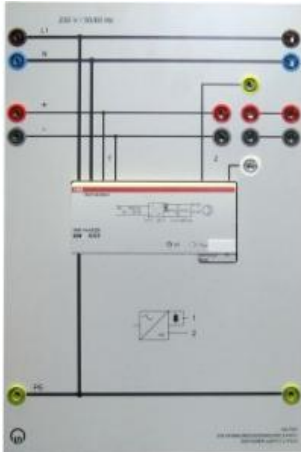

Date d'édition : 29.01.2025

**Ref : 7297501**

**EIB Power Supply 2 fold**

**EIB power supply for one main line and in conjunction with choke 7297502 one secondary line**

EIB power supply for one main line and in conjunction with choke 7297502 one secondary line.