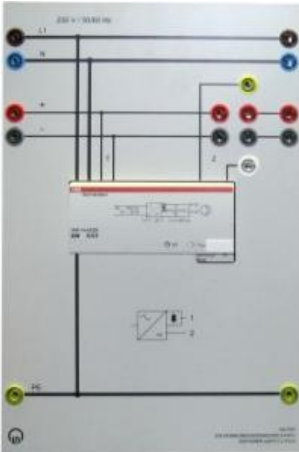

Date d'édition : 19.04.2025

Ref : 7297501

EIB Power Supply 2 fold

EIB power supply for one main line and in conjunction with choke 7297502 one secondary line

EIB power supply for one main line and in conjunction with choke 7297502 one secondary line.