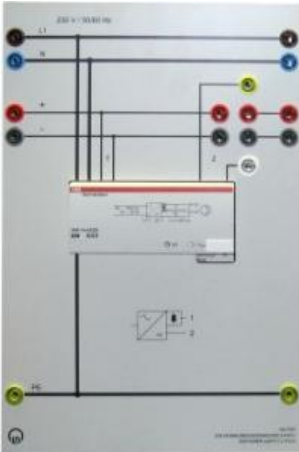

Date d'édition : 15.11.2024

Ref : 7297501

EIB Power Supply 2 fold

EIB power supply for one main line and in conjunction with choke 7297502 one secondary line

EIB power supply for one main line and in conjunction with choke 7297502 one secondary line.