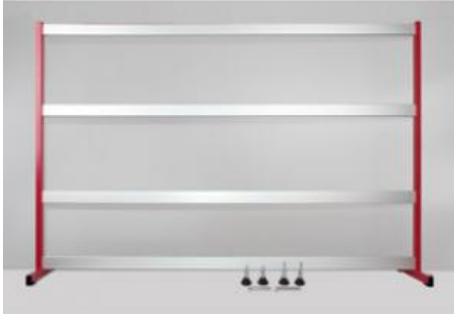

Date d'édition : 29.04.2026

Ref : 726287

Panel Frame FB T150, three level

#### Description:

2-level frame for training panels in DIN A4 equivalent height, for high load

1-level frame for power supply 60-105-230 or 60-105-120

4 aluminum profile rails with 2 brush strips and reinforced with rectangular steel tubing on the rear side

2 T-bases of rectangular steel tubing

mounted to bench top with 2 M8 wing screws

width: 1450 mm, height: 1006 mm, depth: 300 mm