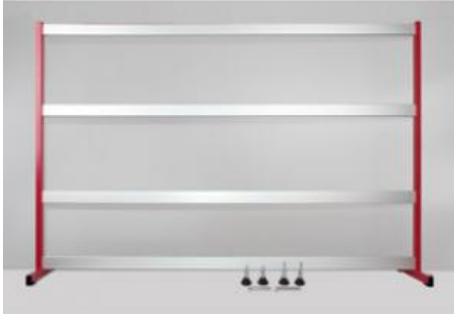

Date d'édition : 05.04.2026

Ref : 726287

Panel Frame FB T150, three level

**Description:**

2-level frame for training panels in DIN A4 equivalent height, for high load

1-level frame for power supply 60-105-230 or 60-105-120

4 aluminum profile rails with 2 brush strips and reinforced with rectangular steel tubing on the rear side

2 T-bases of rectangular steel tubing

mounted to bench top with 2 M8 wing screws

width: 1450 mm, height: 1006 mm, depth: 300 mm